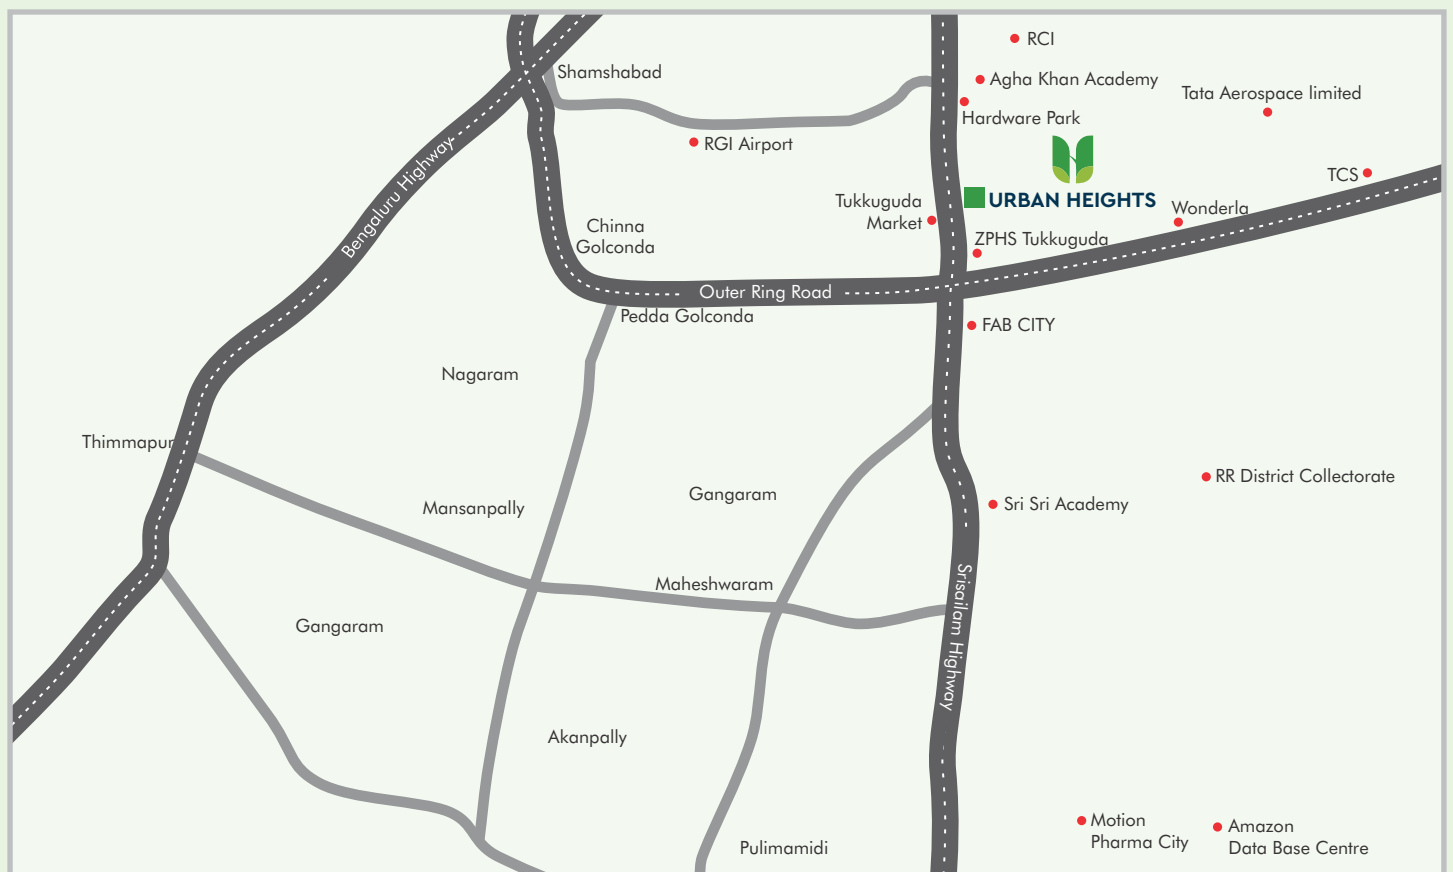

# URBAN HEIGHTS

Tukkuguda, near Hyderabad Intl. Airport

## Convenience meets Connectivity

**2** mins. to Fab City (E City) | **3** mins. to Hardware Park | **5** mins. to RGI Airport | **6** mins. to RCI

**6** mins. to RR Dist. Collectorate | **15** mins. to TCS Adibatla